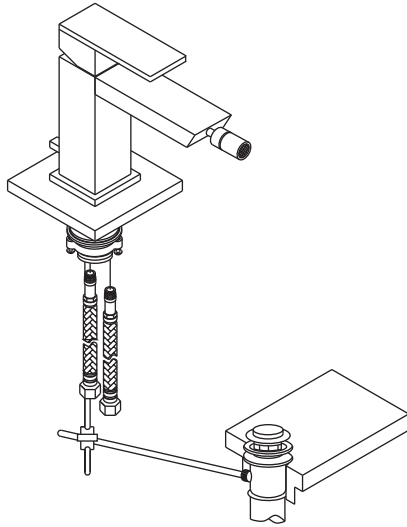

## 160.1300 | Single Hole Bidet Faucet

### SPECIFICATIONS:

- Solid Brass construction
- Drain Included